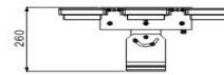

LED Advertisement Light

MODELO	LA120L6M
TAMAÑO	L559 x W530 x H260 mm
MATERIAL	Fundición de Aluminio
PESO	13.5 Kg
LEDS	120 LED (6 MÓDULOS)
COLOR	BLANCO CÁLIDO, BLANCO
V. DE ENTRADA	120V – 240V AC
POTENCIA	127 Watts (Max)