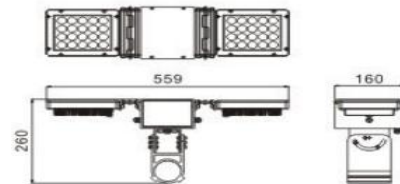

LED Advertisement Light

MODELO	LA40L2M
TAMAÑO	L559 x W160 x H260 mm
MATERIAL	Fundición de Aluminio
PESO	5.6 Kg
LEDS	40 LED (2 MÓDULOS)
COLOR	BLANCO
V. DE ENTRADA	120V – 240V AC
POTENCIA	45 Watts (Max)