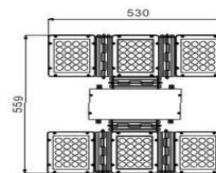

LED Advertisement Light

MODELO	LA120L6M
TAMAÑO	L559 x W530 x H260 mm
MATERIAL	Fundición de Aluminio
PESO	13.5 Kg
LEDS	120 LED (6 MÓDULOS)
COLOR	BLANCO CÁLIDO, BLANCO
V. DE ENTRADA	120V – 240V AC
POTENCIA	127 Watts (Max)